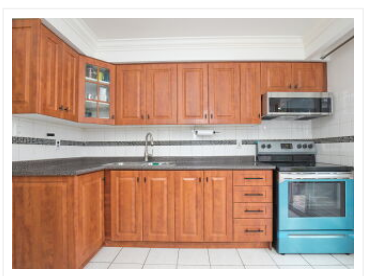

27-3525 Brandon Gate Drive, Mississauga, ON L4T 3M3

View virtual tour at:
<https://tour.virtualtourclicks.ca/1e6506cc/>

Balwant Singh Kingra
Sales Representative

(647) 293-7008
king13bob@gmail.com
<https://www.balwantkingra.com/>