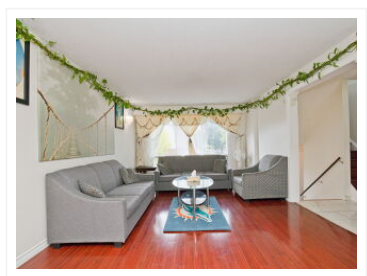

27-3525 Brandon Gate Drive, Mississauga, ON L4T 3M3

View virtual tour at:
<https://tour.virtualtourclicks.ca/1e6506cc/>

Balwant Singh Kingra
Sales Representative

(647) 293-7008
king13bob@gmail.com
<https://www.balwantkingra.com/>