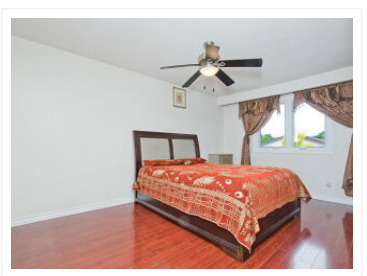

27-3525 Brandon Gate Drive, Mississauga, ON L4T 3M3

View virtual tour at:
<https://tour.virtualtourclicks.ca/1e6506cc/>

Balwant Singh Kingra
Sales Representative

(647) 293-7008
king13bob@gmail.com
<https://www.balwantkingra.com/>