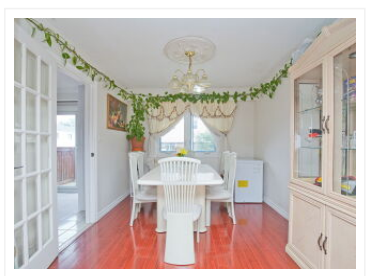

27-3525 Brandon Gate Drive, Mississauga, ON L4T 3M3

View virtual tour at:
<https://tour.virtualtourclicks.ca/1e6506cc/>

Balwant Singh Kingra
Sales Representative

(647) 293-7008
king13bob@gmail.com
<https://www.balwantkingra.com/>